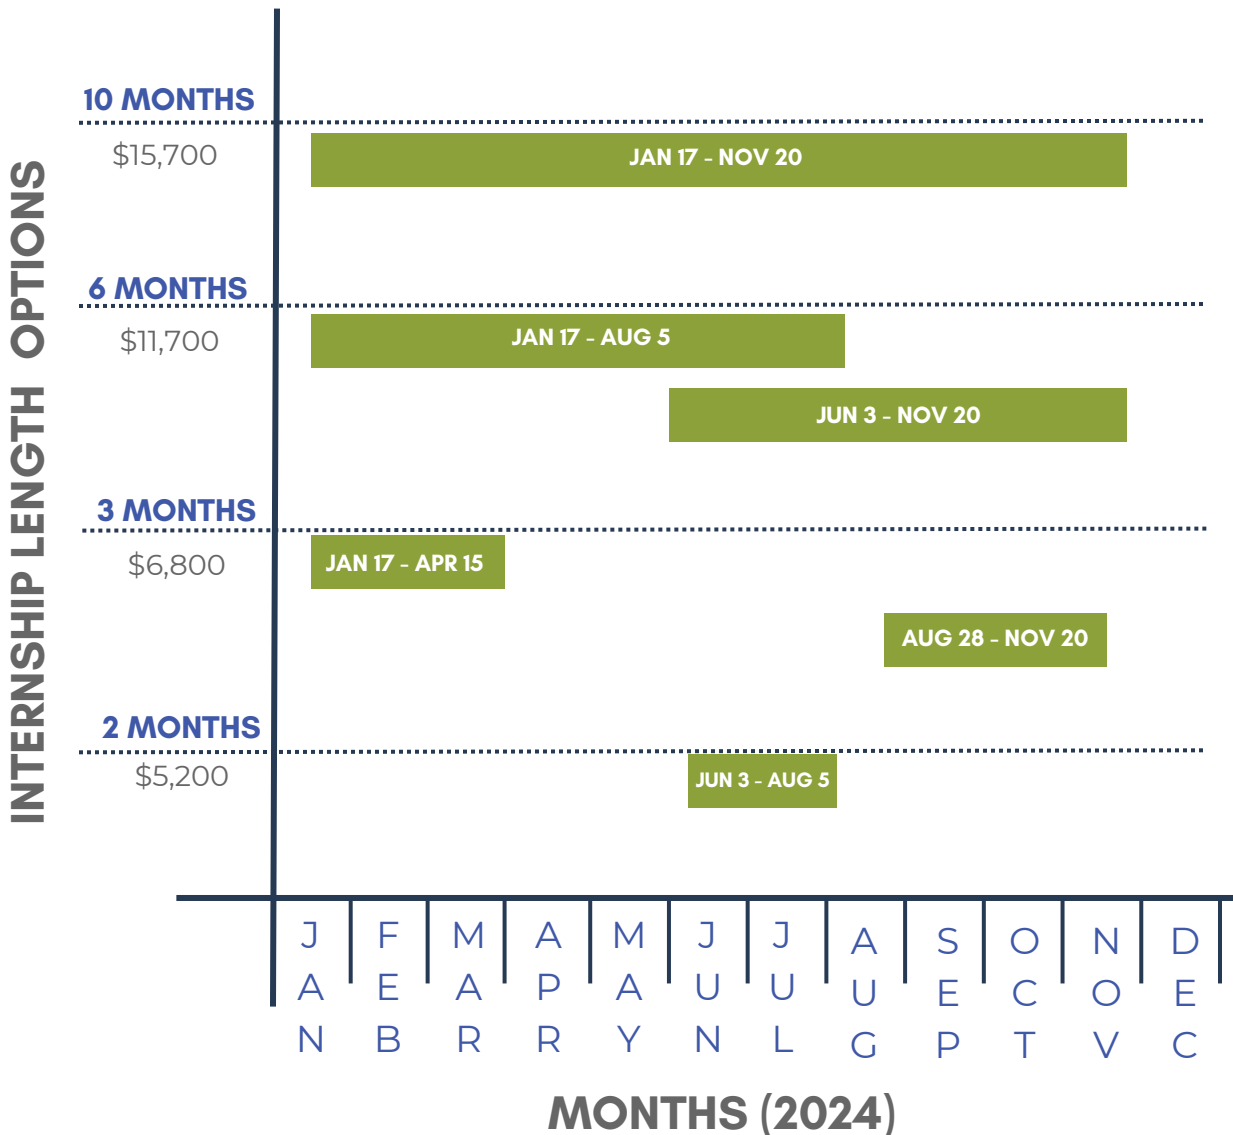

Hands on experience

Internship Length: 2, 3, 6 or 10 months

Ages: 18-24 years old

2024 DATES & PRICES

The Cost of each program covers the following: Housing, Food, International Flights, Transportation, Safari, and all additional program costs. Prices are subject to change airfare dependent. ***It will not cover Personal Expenses, Visas, Books, Laptop, or Start-up Expenses, incidentals, or international insurance (required).*