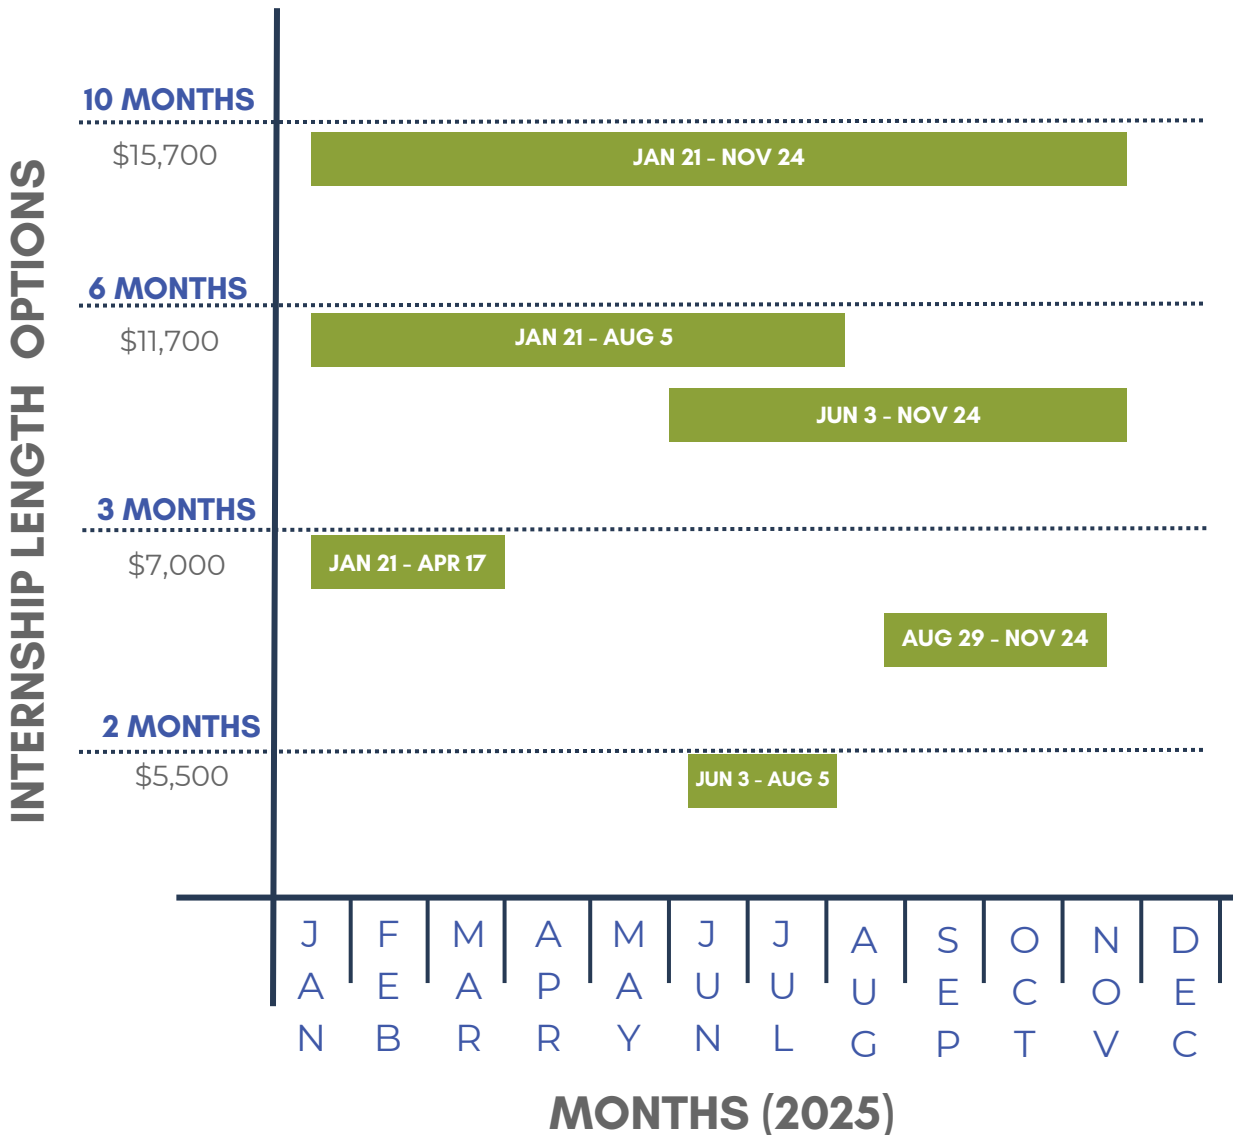

2025 DATES & PRICES

The Cost of each program covers the following: Housing, Food, International Flights, Transportation, Safari, and all additional program costs. Prices are subject to change airfare dependent. ***It will not cover Personal Expenses, Visas, Books, Laptop, or Start-up Expenses, incidentals, or international insurance (required).*