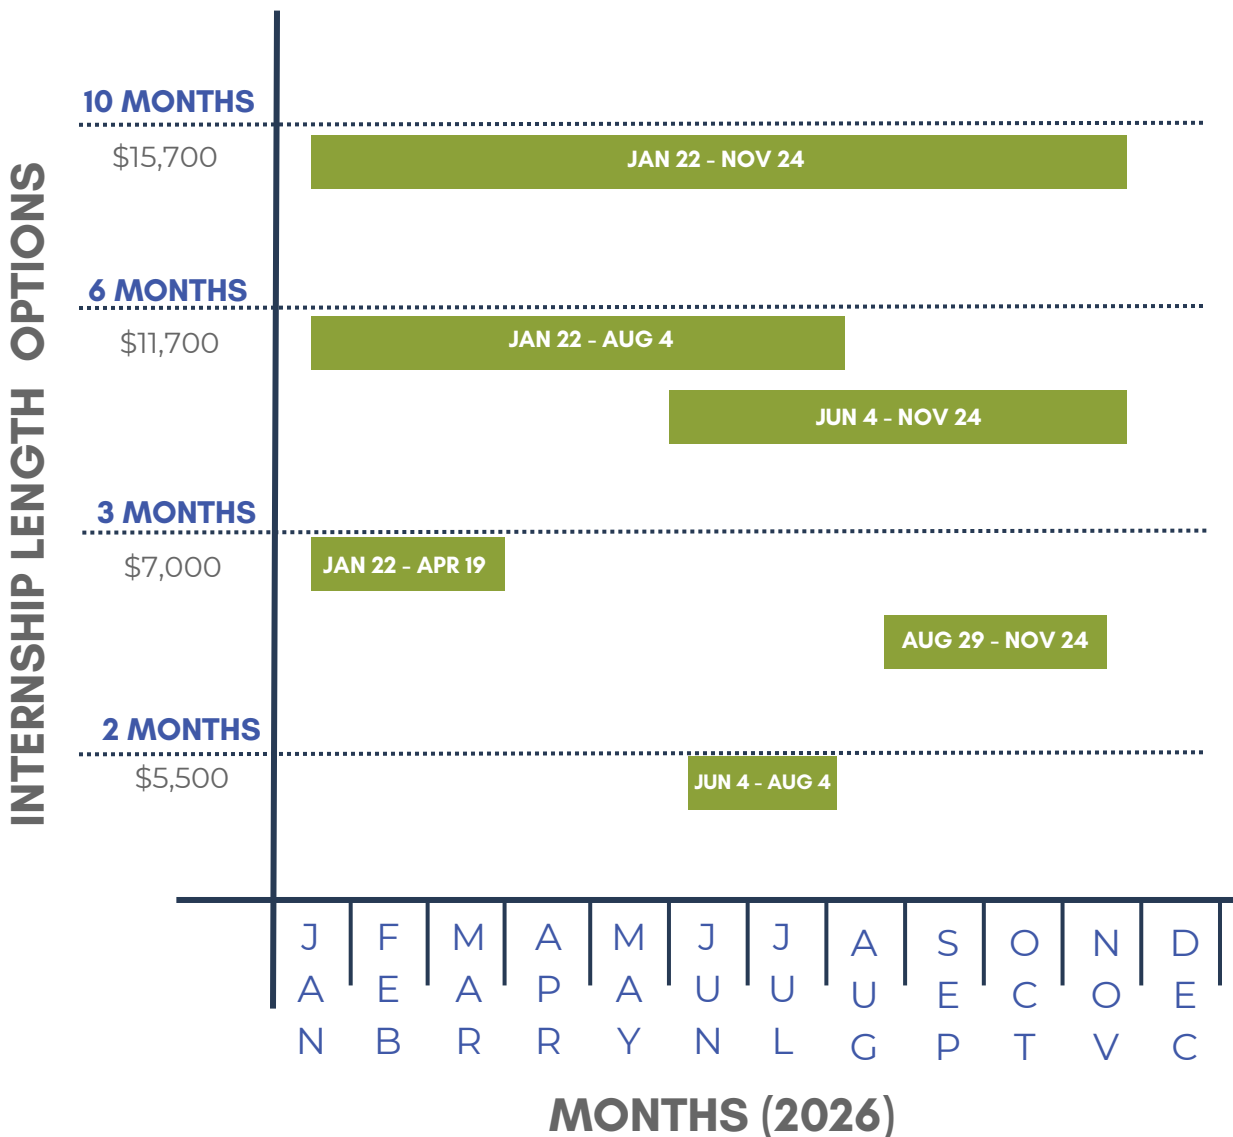

Ryan Bridgford

Internship Director

ryan@impactafrica.org

2025 DATES & PRICES

The Cost of each program covers the following: Housing, Food, International Flights, Transportation, Safari, and all additional program costs. Prices are subject to change airfare dependent. ***It will not cover Personal Expenses, Visas, Books, Laptop, or Start-up Expenses, incidentals, or international insurance (required).*

GLOBAL INTERNSHIP

Discover your calling, develop your faith,
deploy your God-given gifts.

Adventure meets purpose

Live in authentic community

Academic learning and internship

Hands on experience

Internship Length: 2, 3, 6 or 10 months

Ages: 18-24 years old

2026 DATES & PRICES

The Cost of each program covers the following: Housing, Food, International Flights, Transportation, Safari, and all additional program costs. Prices are subject to change as airfare dependent. ***It will not cover Personal Expenses, Visas, Books, Laptop, or Start-up Expenses, incidentals, or international insurance (required).*