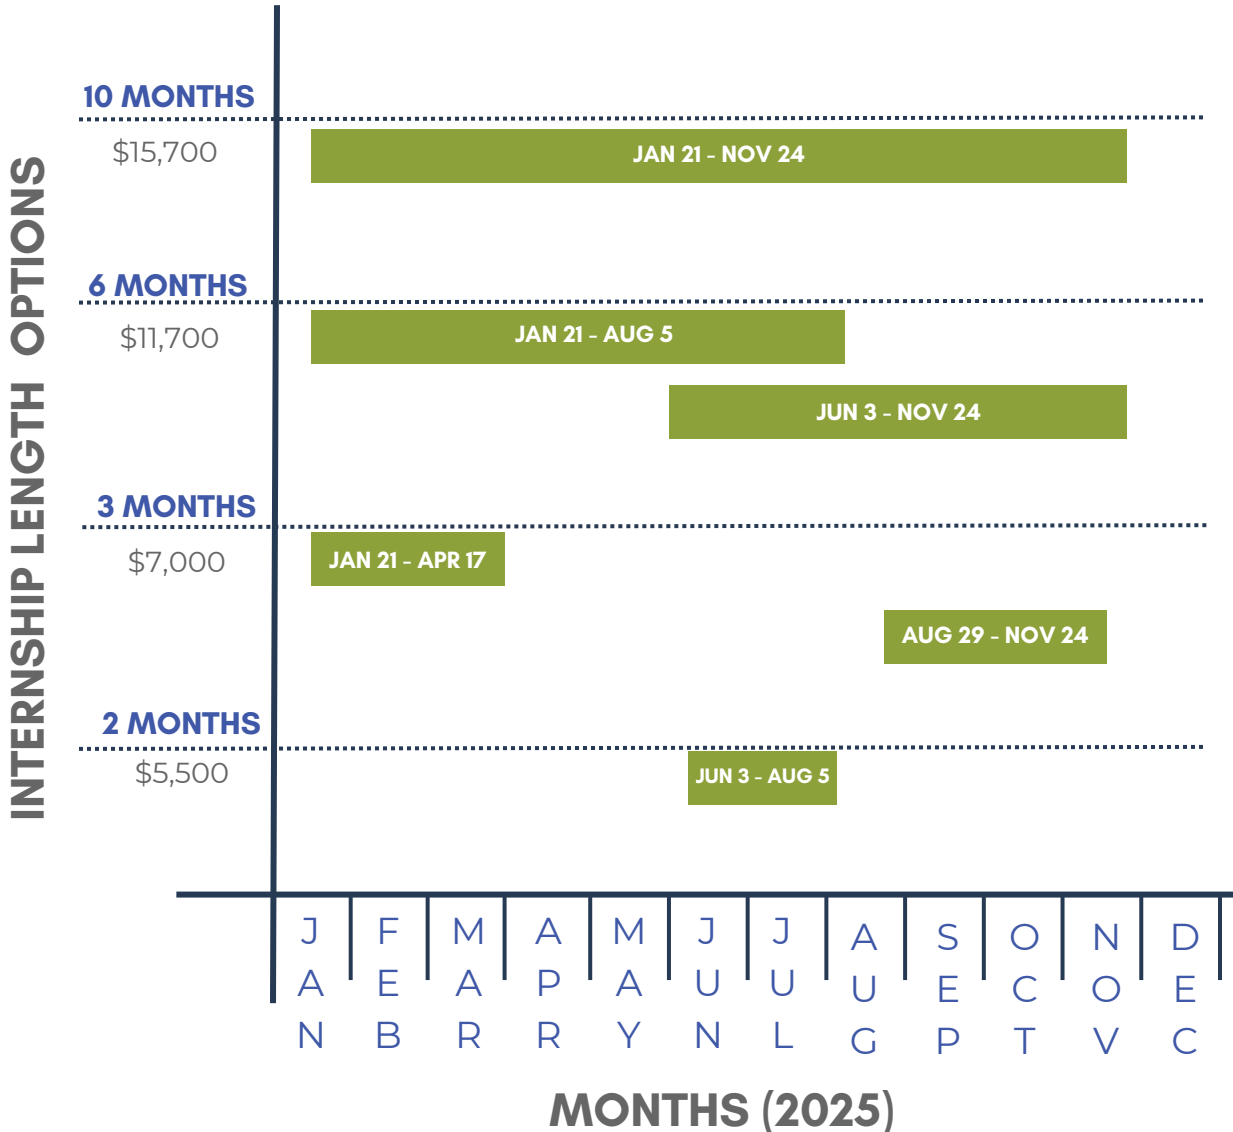

Ryan Bridgford

Internship Director

ryan@impactafrica.org

2025 DATES & PRICES

The Cost of each program covers the following: Housing, Food, International Flights, Transportation, Safari, and all additional program costs. Prices are subject to change airfare dependent. ***It will not cover Personal Expenses, Visas, Books, Laptop, or Start-up Expenses, incidentals, or international insurance (required).*

Ages: 18-24 years old

2026 DATES & PRICES

The Cost of each program covers the following: Housing, Food, International Flights, Transportation, Safari, and all additional program costs. Prices are subject to change as airfare dependent. ***It will not cover Personal Expenses, Visas, Books, Laptop, or Start-up Expenses, incidentals, or international insurance (required).*