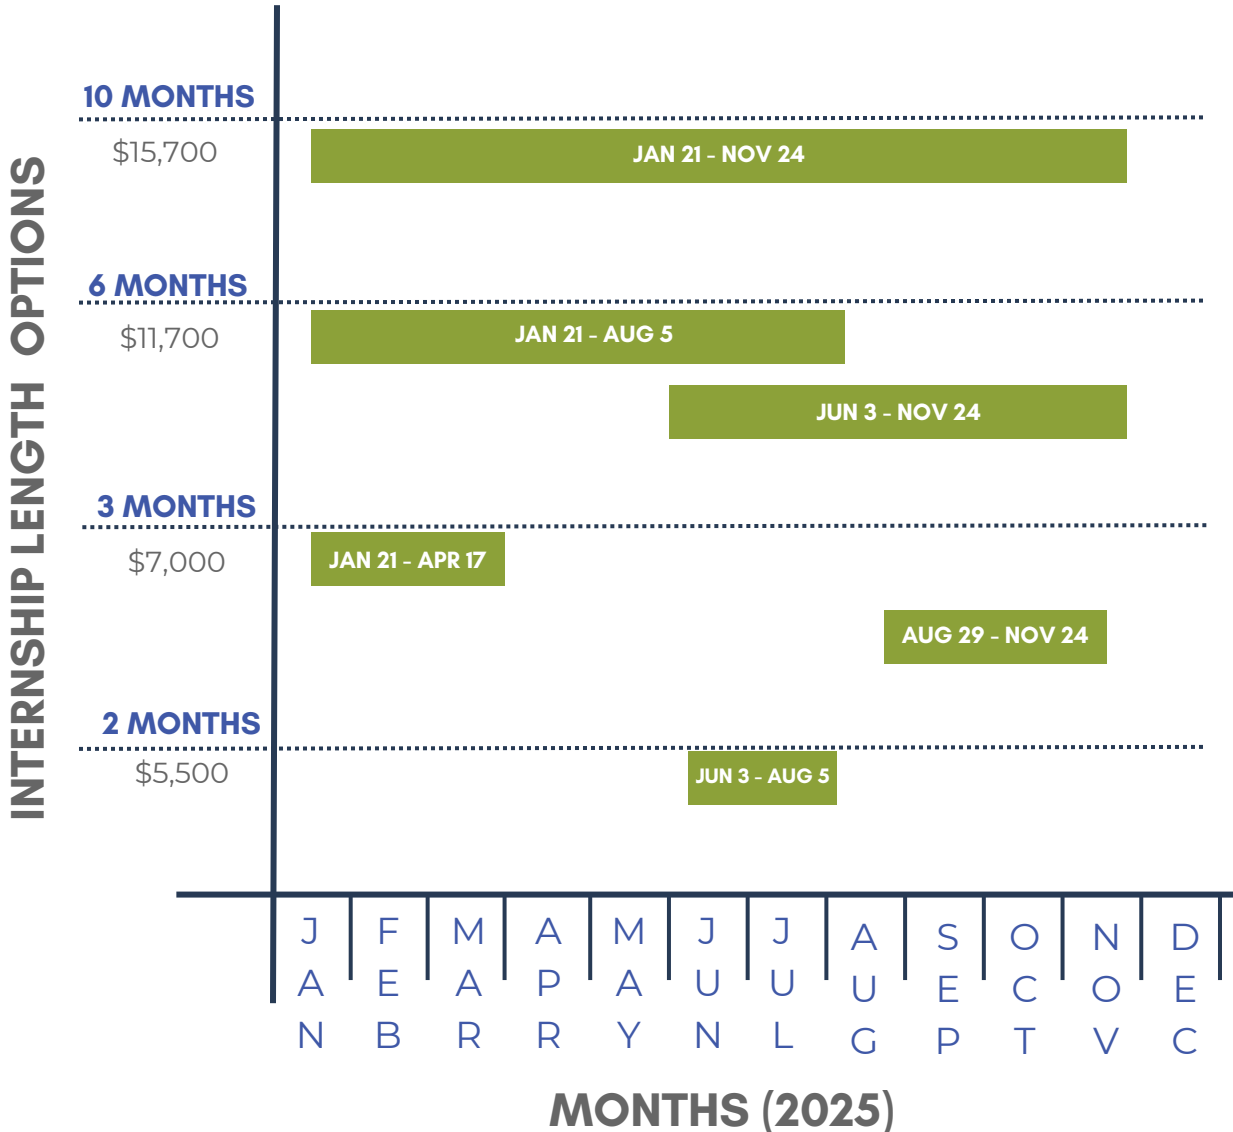

Ryan Bridgford

Internship Director

ryan@impactafrica.org

2025 DATES & PRICES

The Cost of each program covers the following: Housing, Food, International Flights, Transportation, Safari, and all additional program costs. Prices are subject to change airfare dependent. ***It will not cover Personal Expenses, Visas, Books, Laptop, or Start-up Expenses, incidentals, or international insurance (required).*

Ages: 18-24 years old

2026 DATES & PRICES

The Cost of each program covers the following: Housing, Food, International Flights, Transportation, Safari, and all additional program costs. Prices are subject to change airfare dependent. ***It will not cover Personal Expenses, Visas, Books, Laptop, or Start-up Expenses, incidentals, or international insurance (required).*