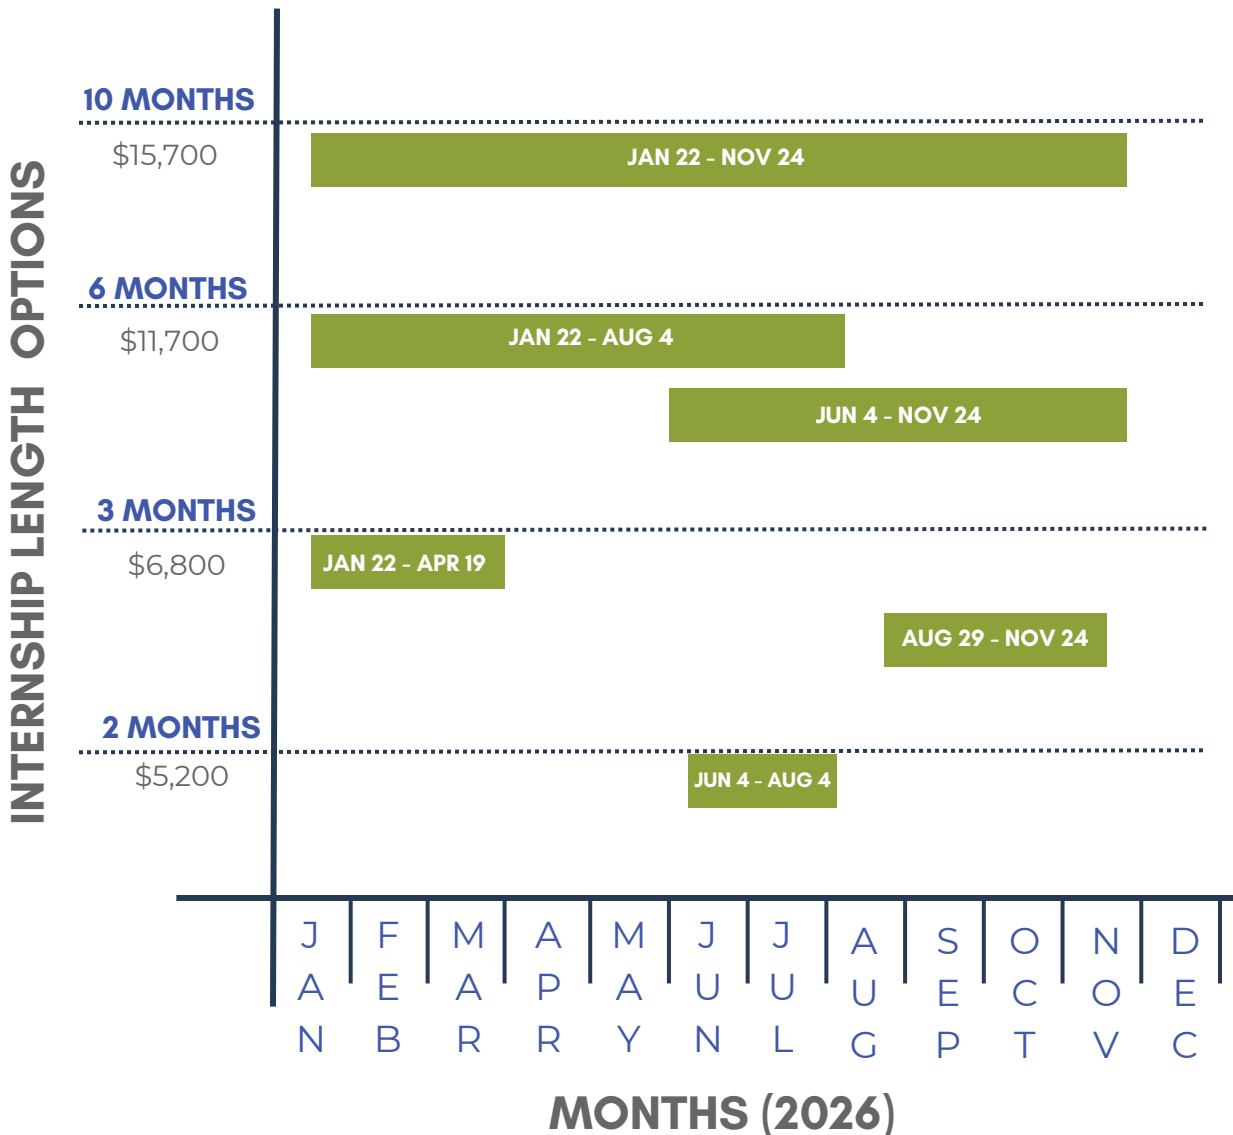

GLOBAL INTERNSHIP

Discover your calling, develop your faith,
deploy your God-given gifts.

Adventure meets purpose

Live in authentic community

Academic learning and internship

Hands on experience

Internship Length: 2, 3, 6 or 10 months

Ages: 18-24 years old

2026 DATES & PRICES

The Cost of each program covers the following: Housing, Food, International Flights, Transportation, Safari, and all additional program costs. Prices are subject to change airfare dependent. ***It will not cover Personal Expenses, Visas, Books, Laptop, or Start-up Expenses, incidentals, or international insurance (required).*